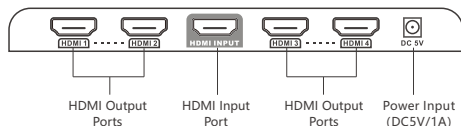

• IMPORTANT SAFETY INSTRUCTIONS

Please read below safety instructions carefully before installation and operation:

1. Please pay attention to all the warnings and hints on this device.
2. Do not expose this unit to rain, moisture and liquid.
3. Do not put any stuff into the device.
4. Do not repair the device or open the enclosure without professional person guidance to avoid electronic shock.
5. Make sure good ventilation openings to avoid product overheating damage.
6. Shut off power and make sure environment is safe before installation.
7. Use DC5V only. Make sure the specification matched if using 3rd party DC adapters.

• Introduction

1x4 HDMI splitter distributes 1 HDMI source to 4 HDMI displays simultaneously. Apply for STB, DVD, Media Player, Laptop, D-VHS and other HD-Player devices. It's compatible with HDMI 3D and 4Kx2K.

• Features

1. Distribute 1 HDMI source to 4 HDMI displays
2. Support ultra HD resolution 4Kx2K@60Hz
3. Support HDMI 3D
4. Support YUV 4:4:4
5. Support HDR
6. HDCP 2.2 compliant
7. Low power consumption
8. Support EDID passthrough, Downscaling
9. Plug and play

• Package Contents

• Installation Requirement

1. Source: HDMI video source, such as DVD, PS3, STB, PC, Etc.
2. Display: HDTV, projector or other display with HDMI port
3. HDMI cable: HDMI 2.0 standard cable (can support 4Kx2K@60Hz)

• Panel Description