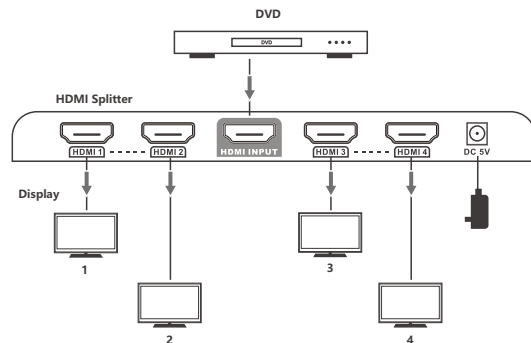

## • Installation Requirement

1. Source: HDMI video source, such as DVD, PS3, STB, PC, Etc.
2. Display: HDTV, projector or other display with HDMI port
3. HDMI cable: HDMI 2.0 standard cable (can support 4Kx2K@60Hz)

### 2. Connection instruction

- 1) Connect the HDMI video source output port to the splitter input port by HDMI cable
- 2) Connect the splitter output port to HDMI display by HDMI cable
- 3) Set the TV input to right HDMI channel
- 4) Power on the splitter(Power indicator will light on)